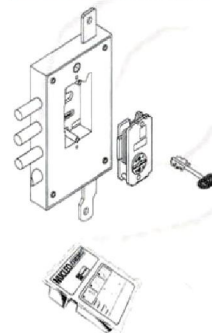

TECHNICAL NOTES "on the lock"

MOTTURA lock with interchangeable nucleo "COMPACT"

They are a range of innovating double bit locks found to satisfy the different needs of security. The complete range has been created in order to reach the highest level of security with the double bit key lock.

The nucleo can be simply removed at any time in order to obtain a new locking system with a new code and different keys from the previous one.