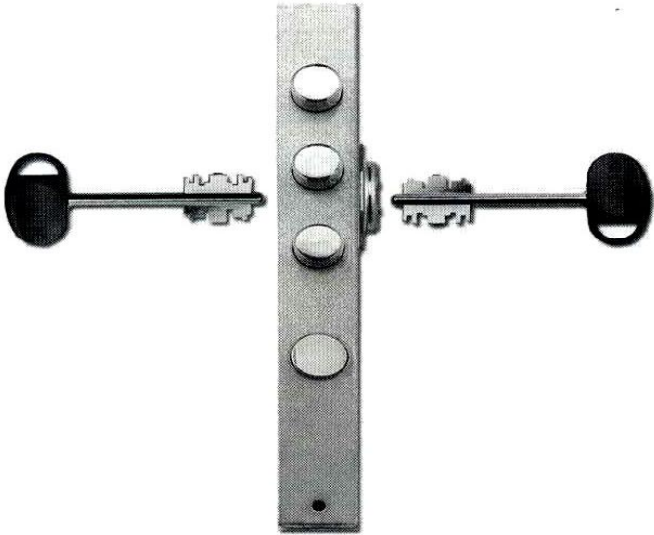

LOCK with DOUBLE-BIT KEY

+ Service **CYLINDER** Yale type