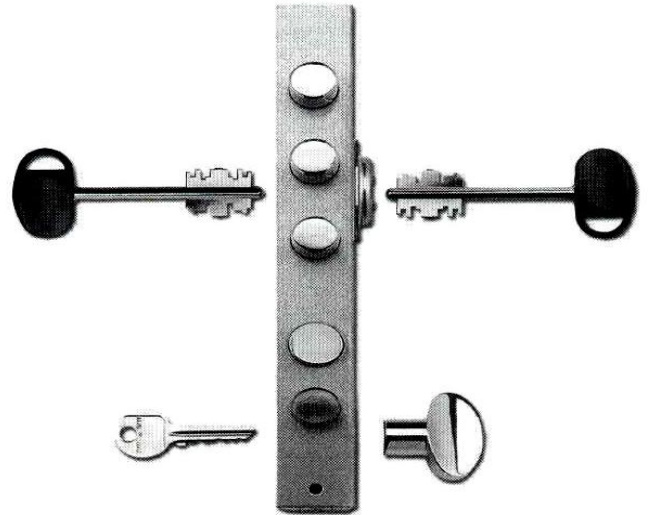

LOCK with DOUBLE-BIT KEY

+ Service **CYLINDER** Yale type