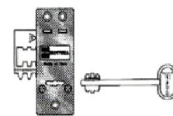

made **Italy**

GARDESA
Security specialist

الإدارة والمعرض :-
٢٠ اعمارات العبور - الدور الثاني - صلاح سالم - م. نصر - القاهرة
تليفون / فاكس : ٢٤٠٢١ ٩٧٤ موبيل : ١٤٠ ٦ ٢١٧ ١٢ ٠١٠ ٧٧ ٢٦...
www.anfalegypt.com - Email: sales@anfalegypt.com