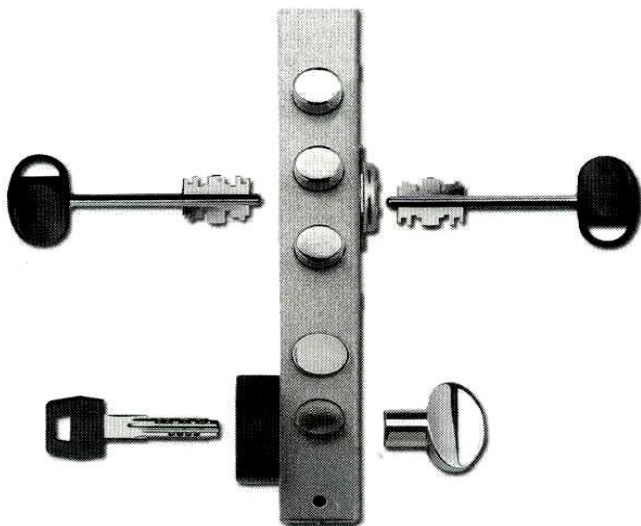

+ High security euro profile
CYLINDER